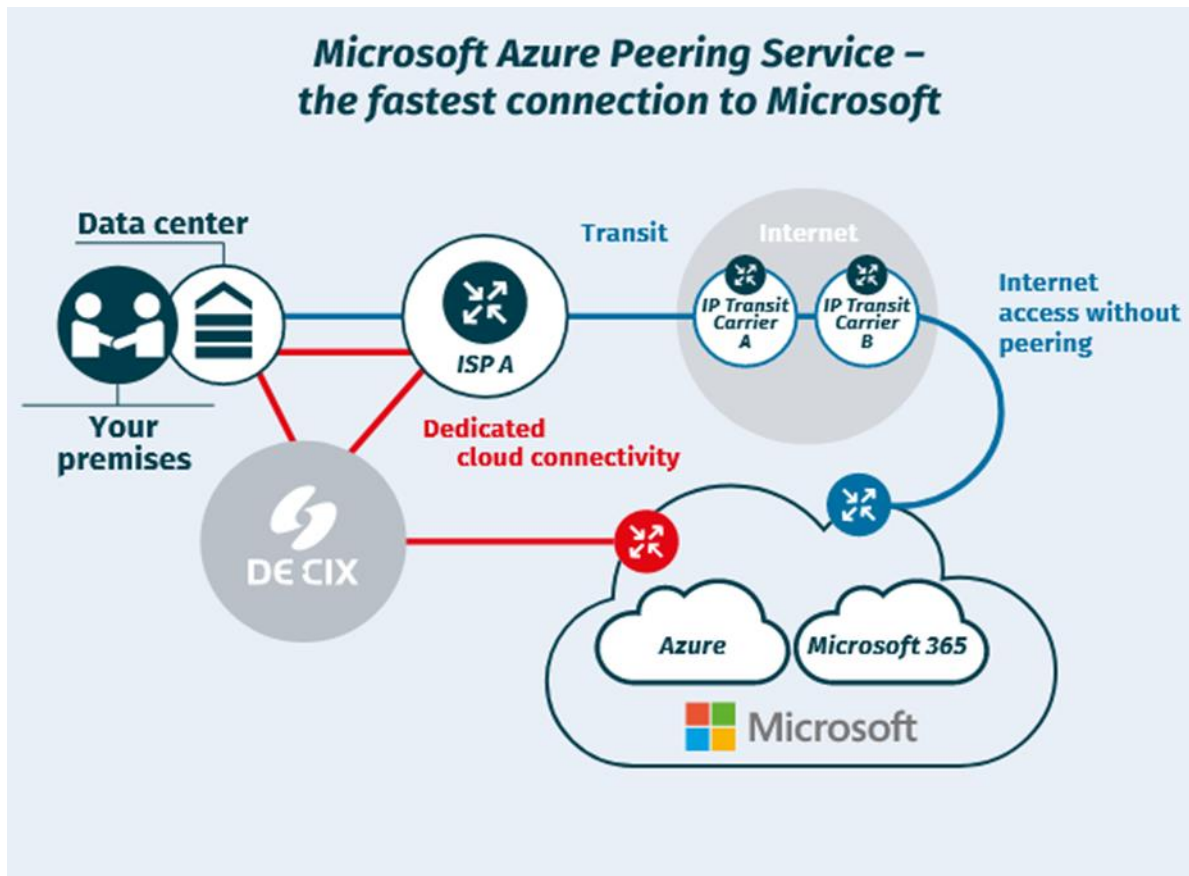

## Accelerate Your Cloud Workflows with Microsoft Azure Peering Service

Cloud-based workflows are essential for organizations to stay competitive. As enterprises increasingly rely on Microsoft Azure for their cloud infrastructure and services, the need for high-performance, reliable, and secure connectivity has become paramount. Microsoft [Azure Peering Service](#) addresses this need by providing a premium connectivity solution that accelerates access to Azure resources and Microsoft services like Microsoft 365.

### Understanding Microsoft Azure Peering Service

Microsoft Azure Peering Service is a cloud connectivity service that optimizes traffic flow between an organization's network and Microsoft's global backbone. Unlike traditional internet routing, which can be prone to latency and instability, Azure Peering Service uses direct connections through trusted peering exchanges. This ensures fast, secure, and consistent data transmission, allowing businesses to maximize the performance of their Azure-powered applications.

### Key Features of Azure Peering Service

1. **Low-Latency Connectivity:** Azure Peering Service delivers superior network performance by reducing the number of hops between users and Microsoft's data centers. This translates into lower latency and faster data transfer speeds, critical for applications requiring real-time responsiveness.

### The Role of Peering Exchanges

Peering exchanges play a pivotal role in the Azure Peering Service ecosystem. They act as the intermediary connection points between an enterprise's network and Microsoft's backbone. These exchanges are strategically located to ensure optimal routing and minimal latency. By connecting through a trusted peering exchange, businesses can achieve higher levels of performance and efficiency compared to traditional internet pathways.